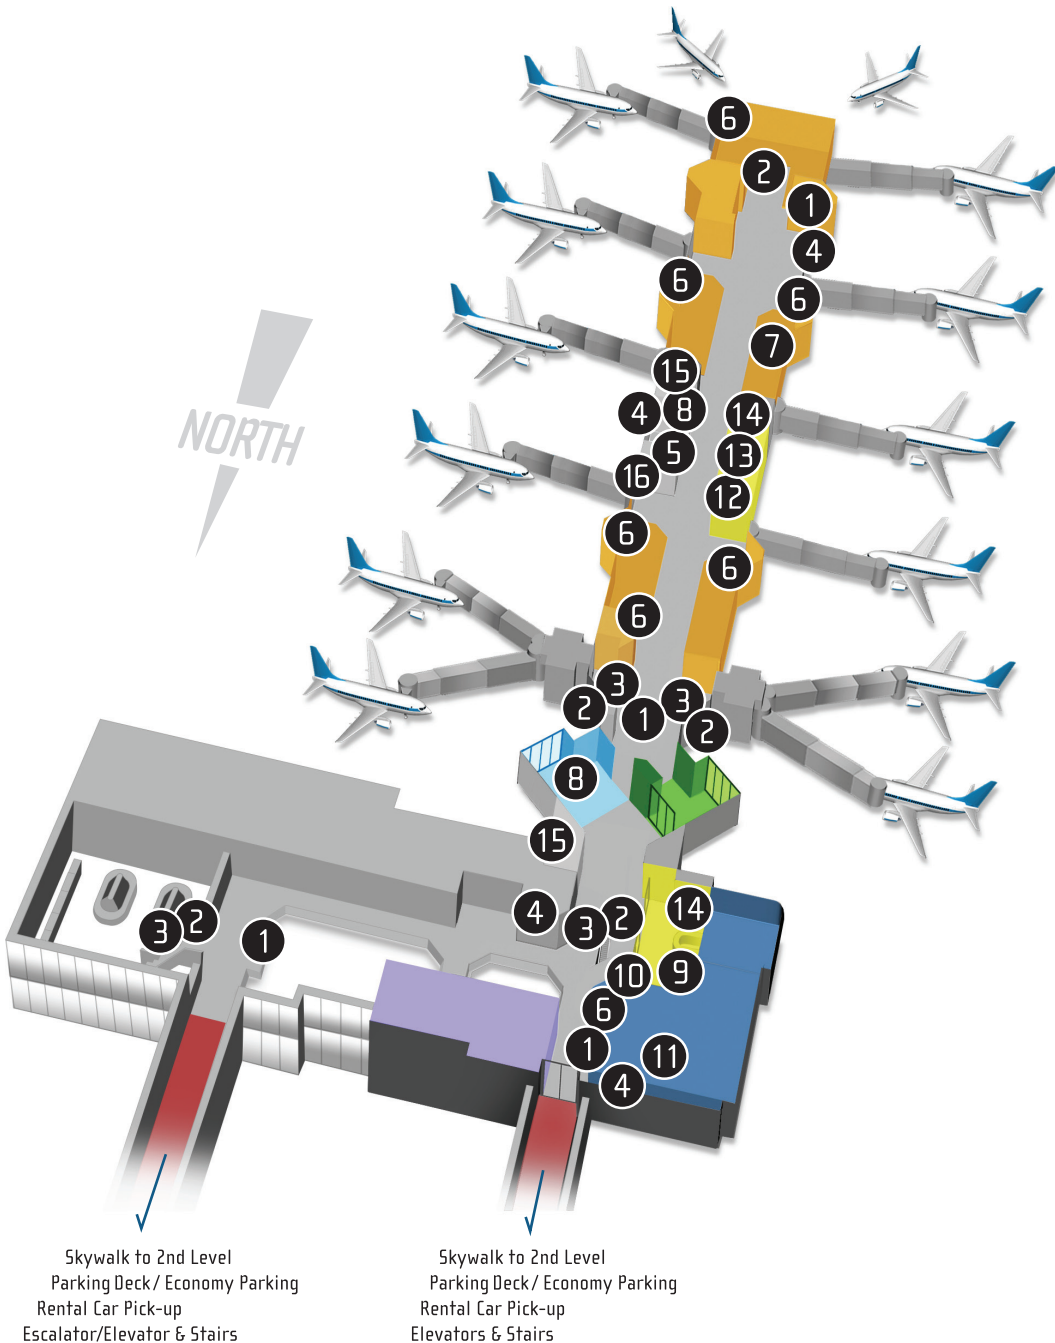

# Concourse Map

- Four Points by Sheraton Hotel
- Airport Authority Offices (HMCAA)
- Open to Above/Below
- Passenger Waiting
- Concessions
- Public Waiting
- Security Checkpoint
- Skywalk to 2nd Level/Parking/Rental Car Pick-up

- |  |                               |
|--|-------------------------------|
| ① Elevators                                    | ⑨ Hotel Restaurant            |
| ② Stairs                                       | ⑩ Hotel - Registration*       |
| ③ Escalators                                   | ⑪ Hotel Banquet/Meeting Rooms |
| ④ Restrooms (Handicapped Equipped)             | ⑫ Concessions                 |
| ⑤ Automatic Teller Machine                     | ⑬ Smoking Lounge              |
| ⑥ Pay Phone                                    | ⑭ Cocktail Lounge             |
| ⑦ TDD (Telecommunications Device for the Deaf) | ⑮ News/Gift Shop              |
| ⑧ Information Kiosk                            | ⑯ Shoeshine                   |

*\*Hotel Rooms are located on Floors 3 through 7  
Free Internet Wireless Connection is courtesy of HSV International Airport*

Skywalk to 2nd Level  
Parking Deck/ Economy Parking  
Rental Car Pick-up  
Escalator/Elevator & Stairs

Skywalk to 2nd Level  
Parking Deck/ Economy Parking  
Rental Car Pick-up  
Elevators & Stairs