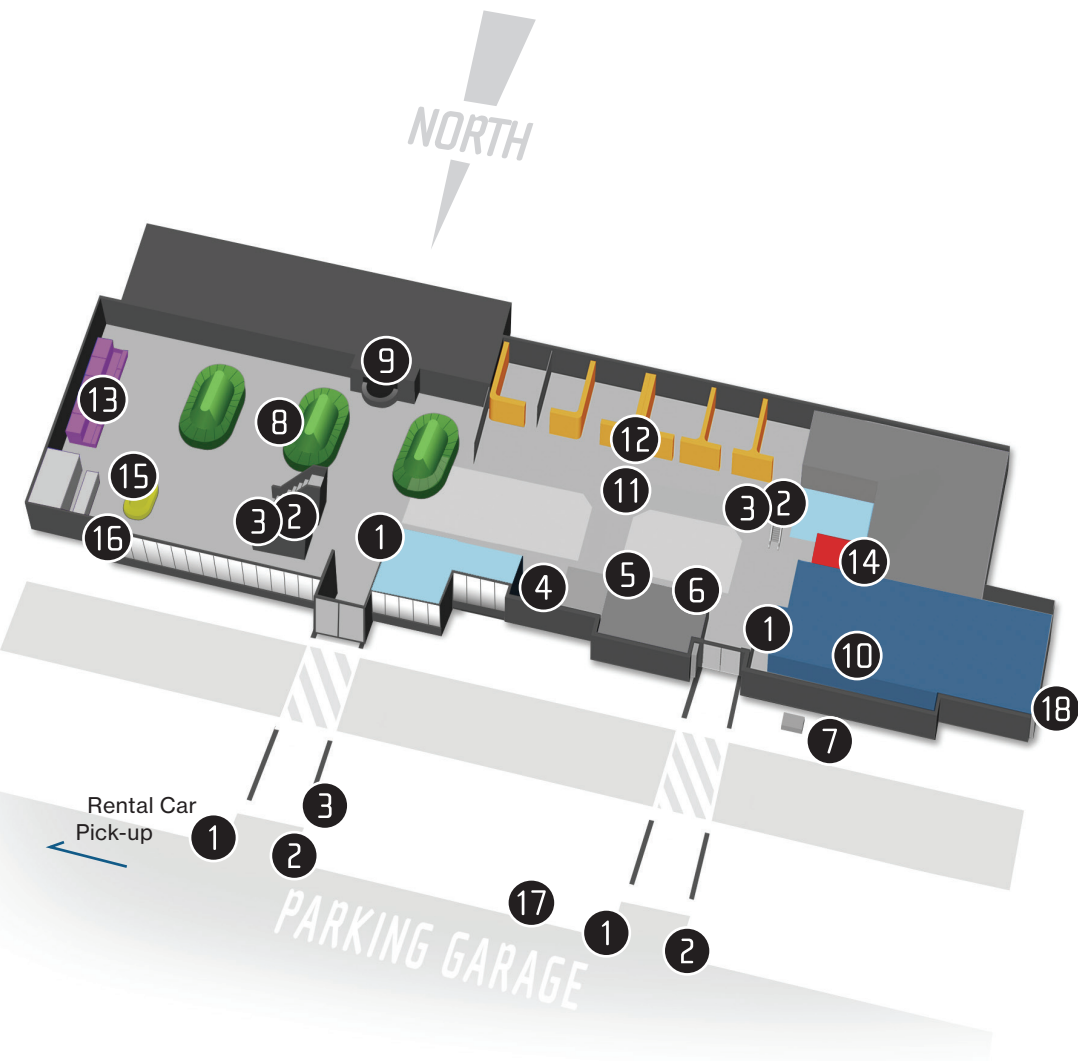

Ground-Level Terminal Map

- Four Points by Sheraton Hotel
- Car Rental/Ground Transportation
- Baggage Claim
- Airline Ticket Counters
- Public Waiting
- Tourism Information
- Travel Agency Service

- ① Elevators
- ② Stairs
- ③ Escalators
- ④ Restrooms (Handicapped Equipped)
- ⑤ Automatic Teller Machine
- ⑥ Postal/Express Drop Boxes
- ⑦ Huntleigh Desk (Skycaps & Wheelchairs)
- ⑧ Baggage Claim
- ⑨ Baggage Service
- ⑩ Hotel Banquet/Meeting Space
- ⑪ E-Tickets
- ⑫ Ticket Counters
- ⑬ Car Rental
- ⑭ Travel Agency Service
- ⑮ Tourism Information
- ⑯ Information Kiosk
- ⑰ Public Smoking Area*
- ⑱ Pet Park

**HSV is a Smoke Free Zone. Smoking is not permissible inside the building or within 50 feet of the entrance.*

Free WiFi courtesy of Huntsville International Airport